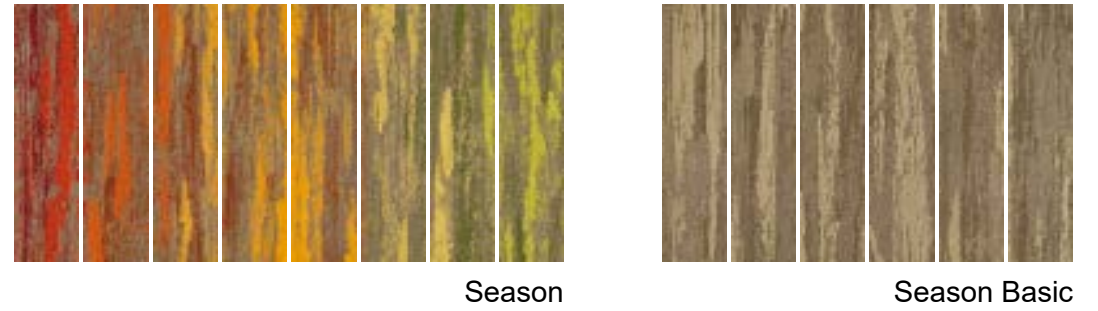

Season Basic

Season Winter

Winter Basic

Season Basic

Colors

Specifications

Style Name:	Season collection
Construction:	Multi-level Loop
Fiber:	Voxflor Certified Nylon
Gauge:	1/10"
Stitches:	10 per inch
Average Pile Height:	5mm±0.5mm
Backing:	EcoAce-Bac ®
Tile size:	25cm*100cm
Area of Use:	Commercial – General Duty
Anti-microbial:	Health Guard (Available)
Flammability:	ASTM E 648 Class I, GB8624-2012 B1(C)
Smoke Density:	ASTM E 662 Less than 450, GB/T 8627-1999
Static Propensity:	AATCC-134 ≤3.5kV, GB/T 18044-2008