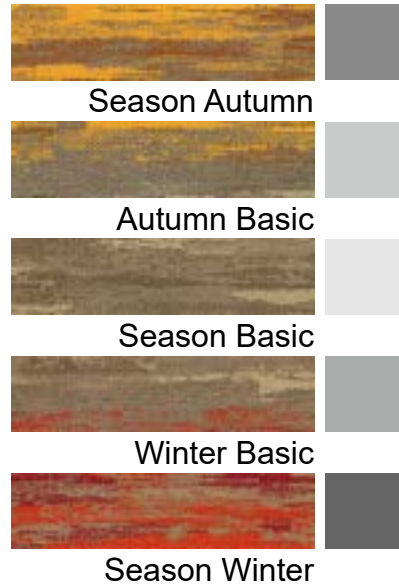

Season Spring

Spring Basic

Season Basic

Season Autumn

Autumn Basic

Season Basic

Season Summer

Summer Basic

Season Basic

Season Winter

Winter Basic

Season Basic

Colors

Specifications

Style Name:	Season collection
Construction:	Multi-level Loop
Fiber:	Voxflor Certified Nylon
Gauge:	1/10"
Stitches:	10 per inch
Average Pile Height:	5mm±0.5mm
Backing:	EcoAce-Bac ®
Tile size:	25cm*100cm
Area of Use:	Commercial – General Duty
Anti-microbial:	Health Guard (Available)
Flammability:	ASTM E 648 Class I, GB8624-2012 B1(C)
Smoke Density:	ASTM E 662 Less than 450, GB/T 8627-1999
Static Propensity:	AATCC-134 ≤3.5kV, GB/T 18044-2008