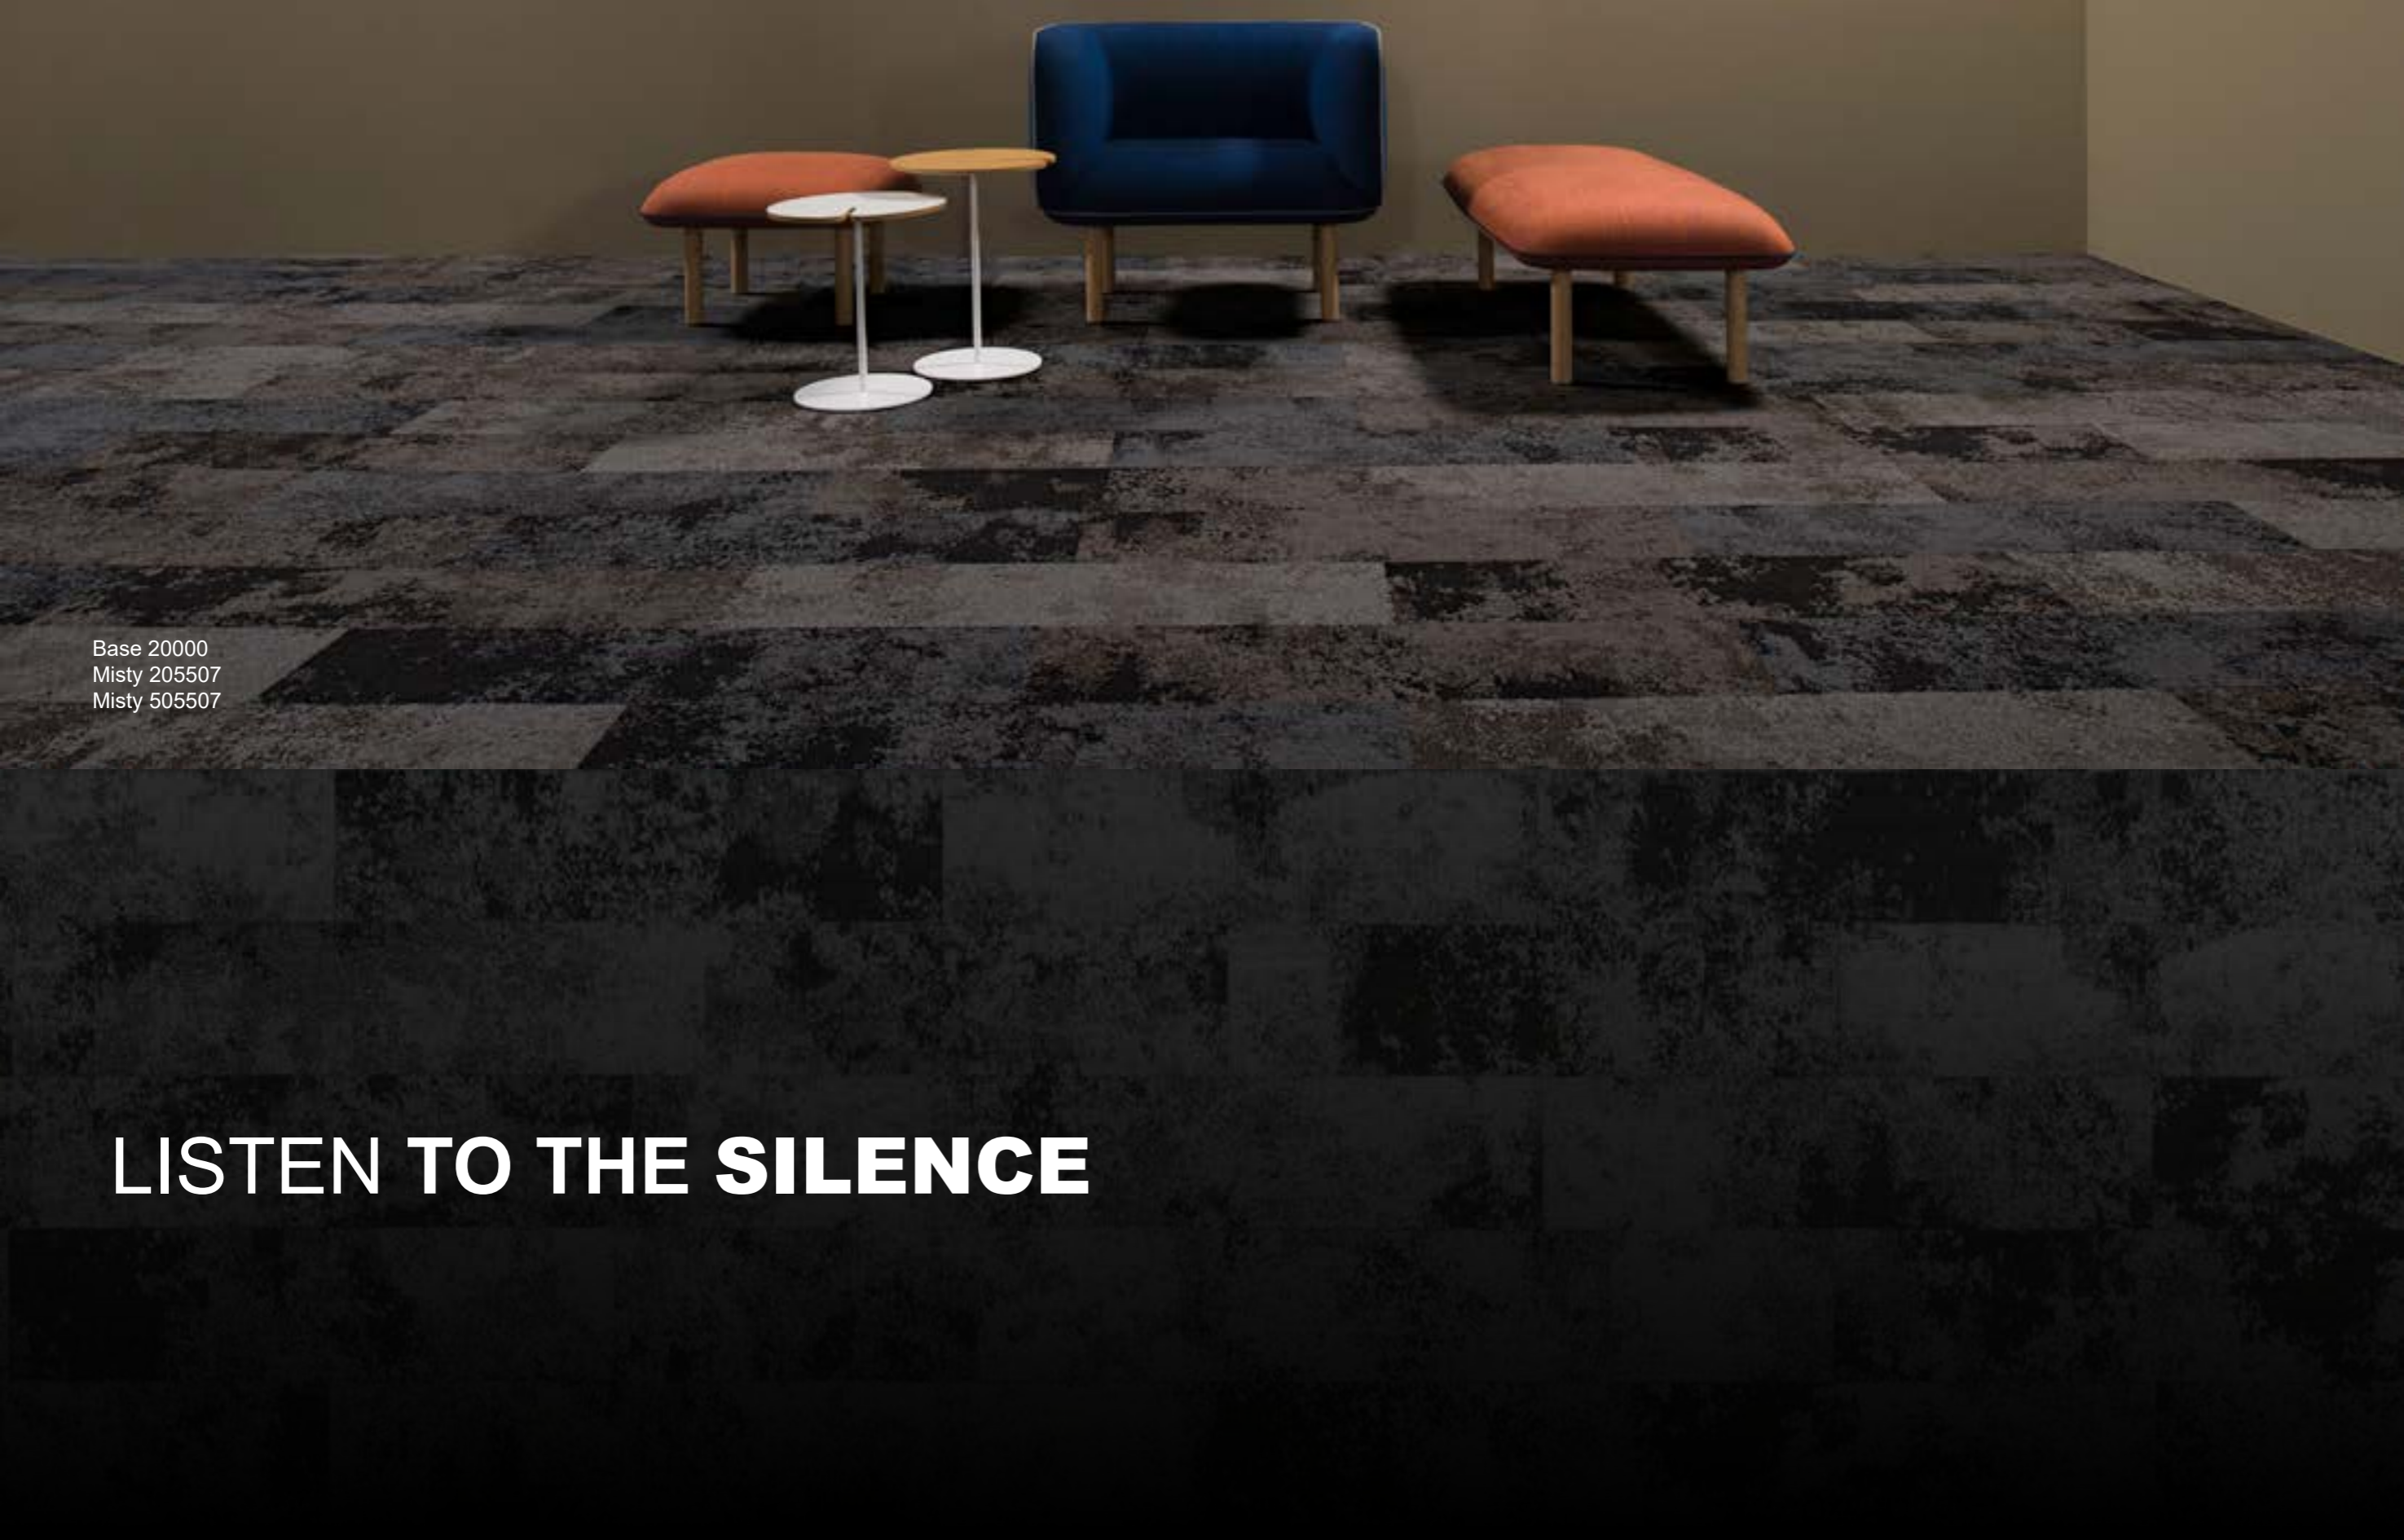

Base 20000
Misty 205507
Misty 505507

LISTEN TO THE SILENCE