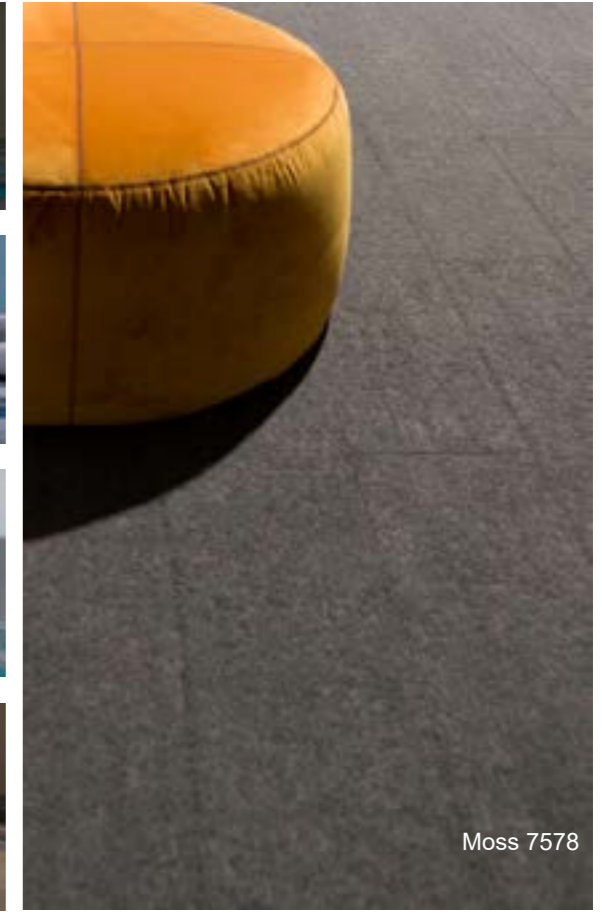

Moss 7578

Colors