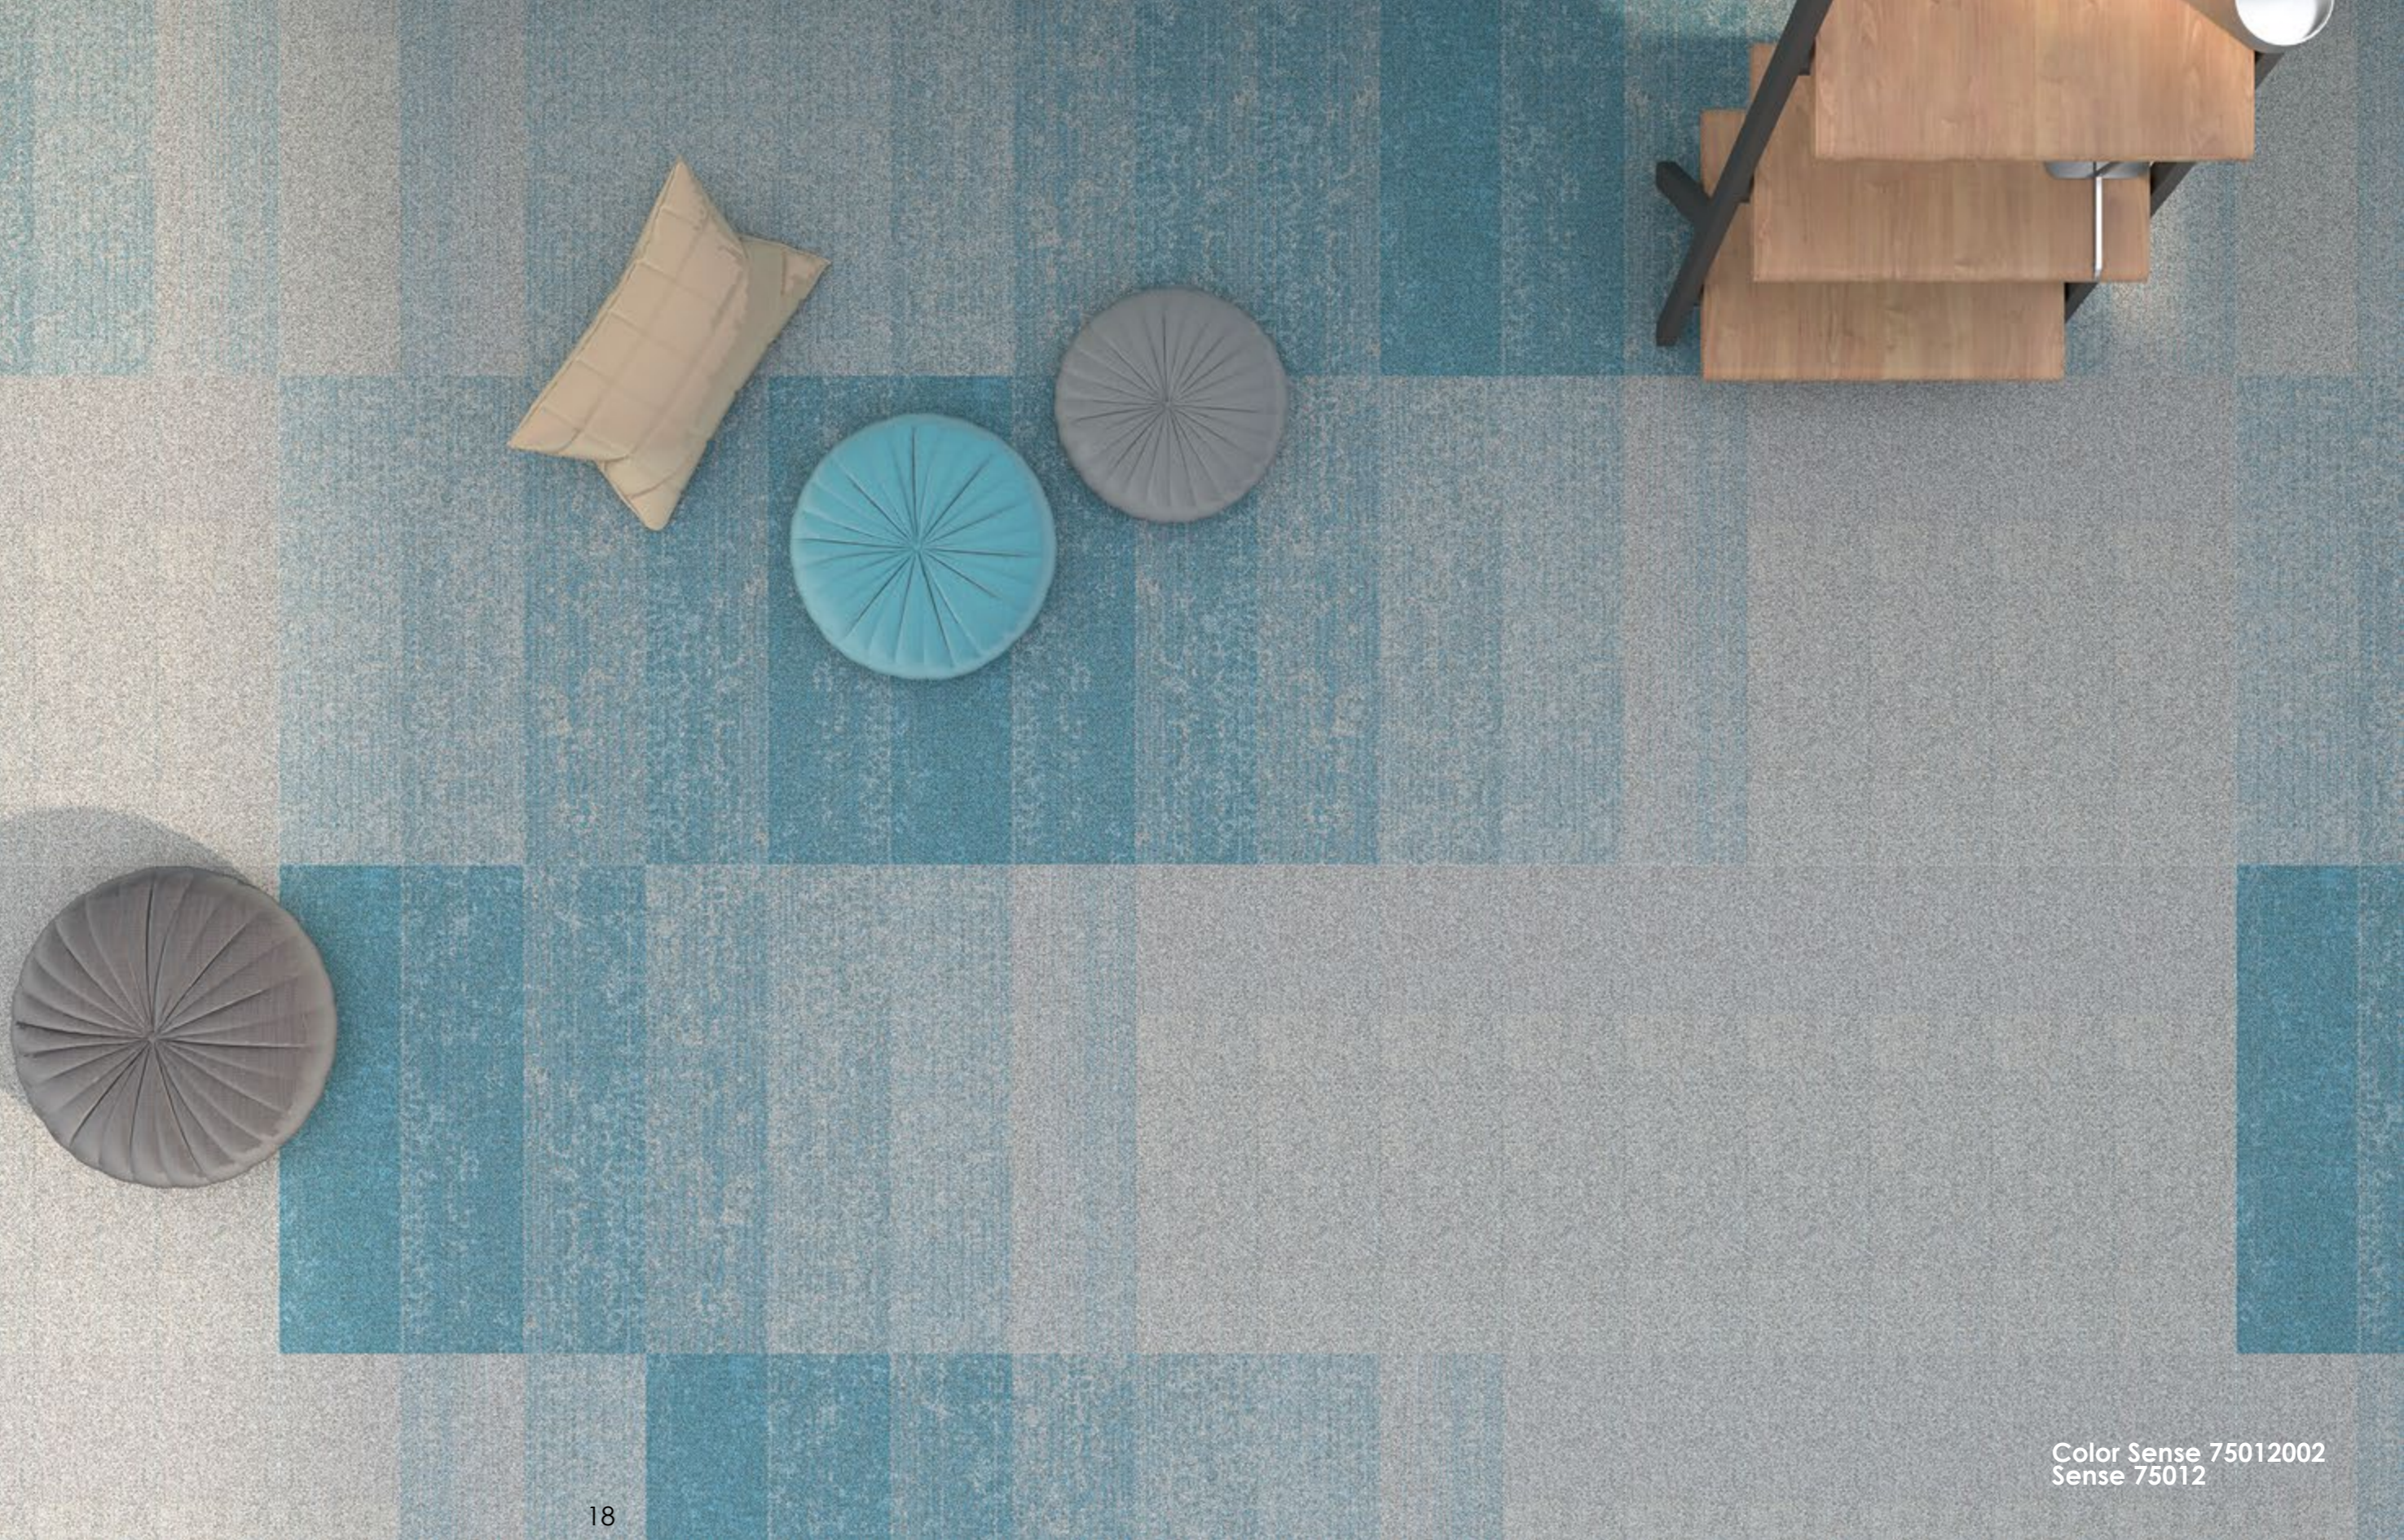

Color Sense 75012002
Sense 75012