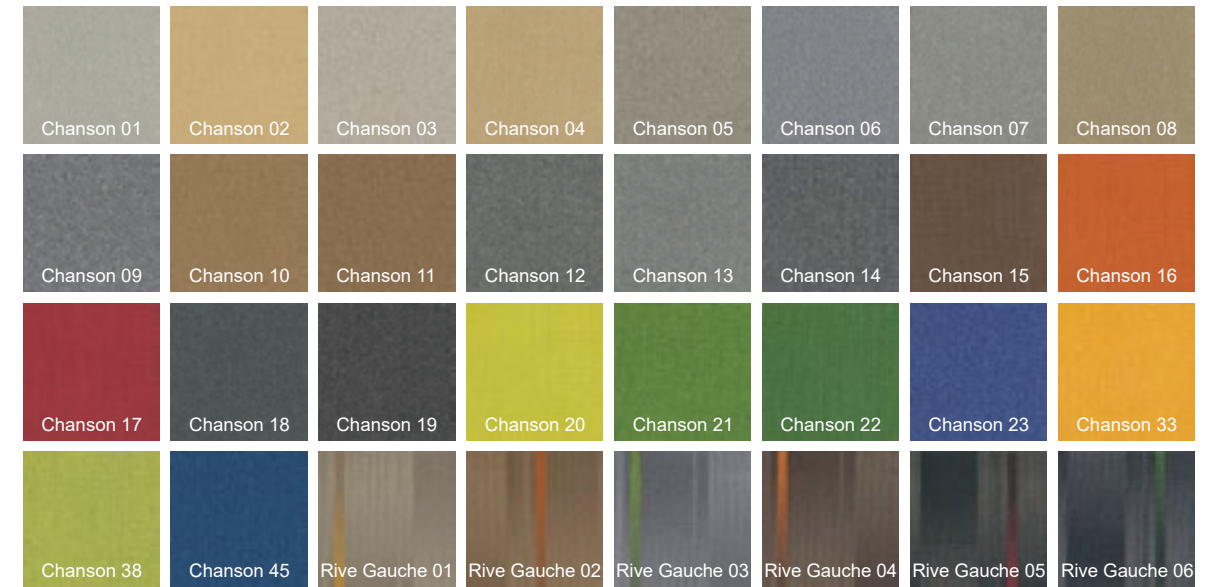

RIVE GARDEN CHAMSON & THE

VOXFLO®

Chanson 06, 09, 19

Rive Gauche 01 & Chanson 33

Meeting room
4

Colors

The colors are for reference only.

Specifications

Style Name:	Chanson / Rive Gauche
Construction:	Multi-level Loop / Multi-level Loop & Tip Shear
Fiber:	Voxflor Certified Nylon
Gauge:	1/10" / 1/12"
Stitches:	10 per inch / 11 per inch
Average Pile Height:	3mm±0.5mm / 4mm±0.5mm
Backing:	EcoAce-Bac ®
Tile size:	50cm*50cm
Area of Use:	Commercial - Heavy Duty
Antimicrobial:	Ultra-Fresh Treatment (Available)
Flammability:	ASTM E 648 Class I, GB8624-2012 B1(C)
Smoke Density:	ASTM E 662 Less than 450, GB/T 8627-1999
Static Propensity:	AATCC-134 ≤3.5kV, GB/T 18044-2008